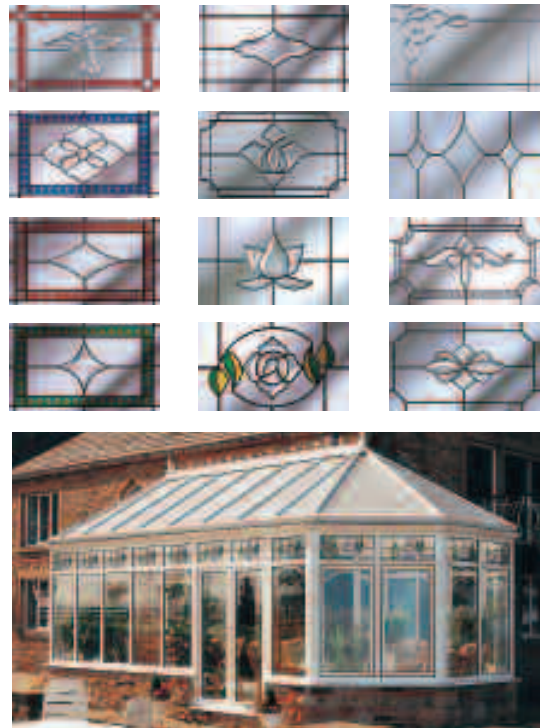

BEVELLED FANLIGHTS

Traditional and Bevelled Fanlight designs are also available, using clear and coloured bevels, film and self adhesive lead.

RegaLead Ltd, Columbus House, Altrincham Road, Sharston, Manchester, M22 9AF
Tel (+44) 0161 946 1164 Fax (+44) 0161 946 1033
E-mail sales@regalead.co.uk Web www.regalead.com