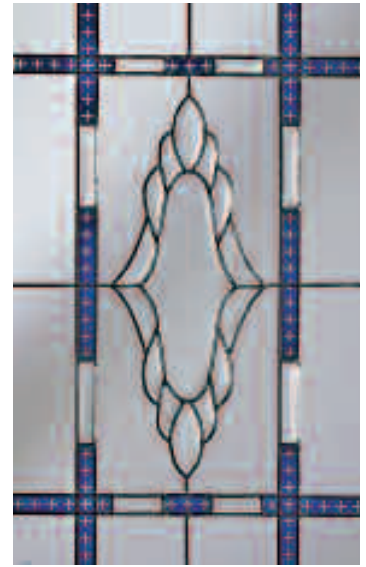

# BEVELLED DOORS - HALF GLAZED

RBD 52

Our striking range of lead strip, which in addition to natural lead includes the options of Brass, Platinum, Antique and Ebony finishes, uses special weather and age-tested coatings.

RBD 13

RBD 14

RBD 15

RBD 16

RBD 18

RBD 19

RBD 20