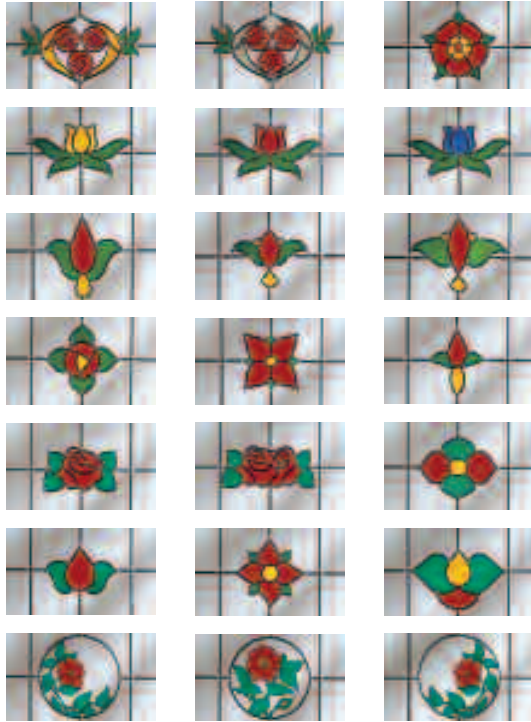

# FULLY GLAZED DOORS

RBD 38

RBD 39

RBD 69

RFD 17

Our fully glazed door designs bring a new dimension to any fully glazed door, especially on conservatories

## TRADITIONAL FANLIGHTS